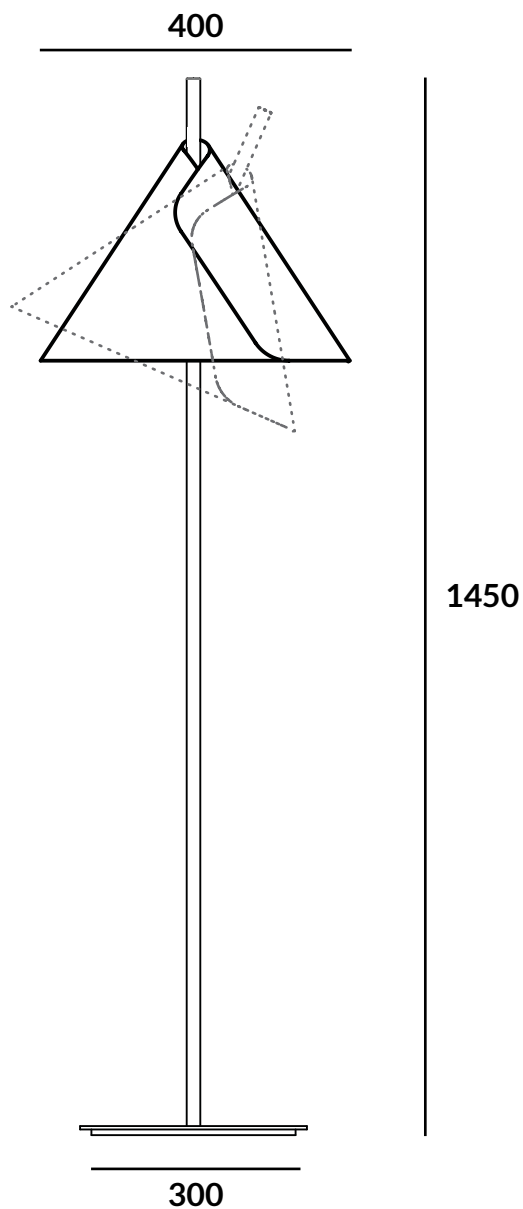

Overlap Floor

dimensions in mm

MATERIALS & FINISHES

Shade

wool-polymer composite
100% new wool (Kvadrat Divina)

Construction

aluminum, steel, fine texture powder coating in black

Cable

2x0,75m², black, cord length 1.7m

Energy Label: A++, A+ (LED Only, E27 MAX 7,5W)

MSRP

HRK 2,450

EUR 329

(25% VAT included)

COMPLIANCE:

EN 60598-1:2009 + A11:2012

EN 60598-1:2008