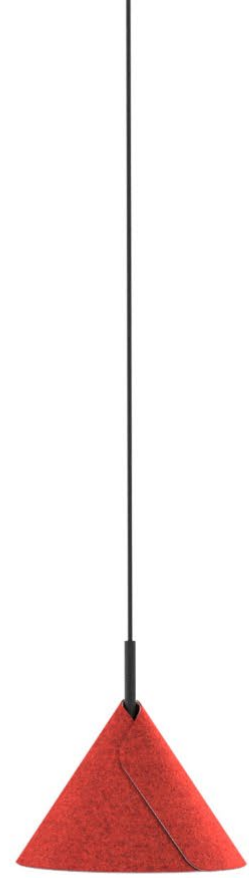

Overlap Datasheet & Pricelist

Fold. Snap. Done.
Overlap by Spacetime.

Made from unique composite material made of polymer and 100% wool felt fabrics from Kvadrat®, Overlap combines tactility and texture of fabric with flexibility of plastic.

Overlap Pendant

dimensions in mm

MATERIALS & FINISHES

Shade

wool-polymer composite
100% new wool (Kvadrat Divina)

Construction

aluminum, fine texture powder coating in black

Cable

2x0,75m2, black, cord length 2m

Canopy

silicone, black

Energy Label: A++, A+ (LED Only, E27 MAX 7,5W)

MSRP

HRK **1,350**

EUR **179**

(25% VAT included)