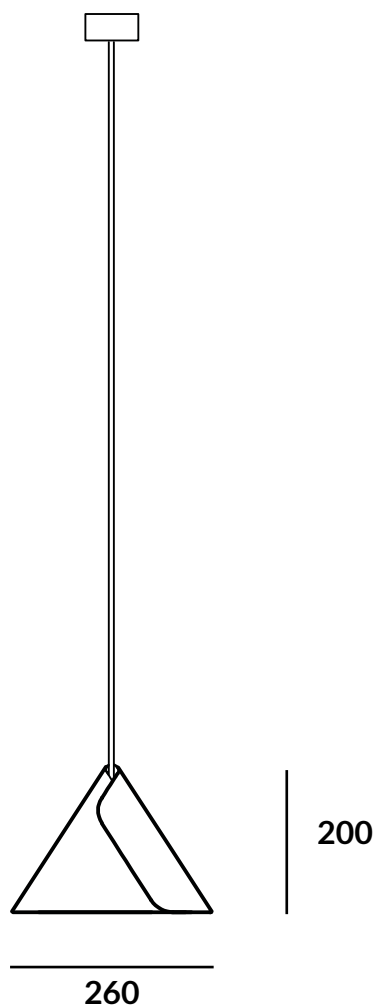

Overlap Datasheet & Pricelist

Fold. Snap. Done.
Overlap by Spacetime.

Made from unique composite material made of polymer and 100% wool felt fabrics from Kvadrat®, Overlap combines tactility and texture of fabric with flexibility of plastic.

Overlap Pendant

dimensions in mm

MATERIALS & FINISHES

Shade

wool-polymer composite
100% new wool (Kvadrat Divina)

Construction

aluminum, fine texture powder coating in black

Cable

2x0,75m2, black, cord length 2m

Canopy

silicone, black

Energy Label: A++, A+ (LED Only, E27 MAX 7,5W)

MSRP

HRK **1,350**

EUR **179**

(25% VAT included)