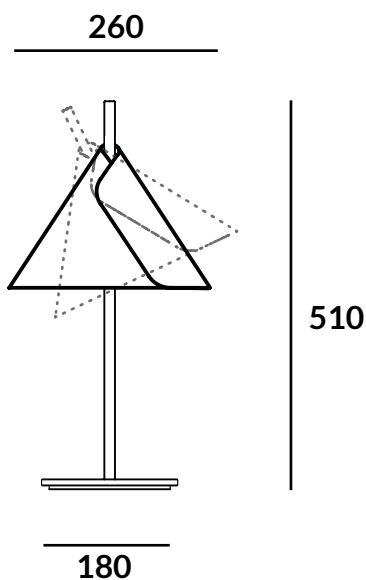

(25% VAT included)

COMPLIANCE:

EN 60598-1:2009 + A11:2012

EN 60598-1:2008

Overlap Table

dimensions in mm

MATERIALS & FINISHES

Shade

wool-polymer composite
100% new wool (Kvadrat Divina)

Construction

aluminum -anodized in black, steel - powder coated in black

Cable

2x0,75m2, black, cord length 1.5m

Energy Label: A++, A+ (LED Only, G9 MAX 7,5W)